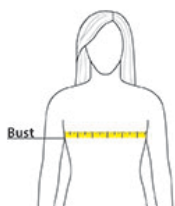

Sketches

front

back

SPEC SHEET + MEASUREMENTS

The North Face® Women's Skyline Full-Zip Fleece Jacket.
NF0A7V62

PRODUCT MEASUREMENTS

	S	M	L	XL	2XL
Size	4/6	8/10	12/14	16/18	20/22
Bust	17 3/4	19	20 1/2	22 1/4	24
Body Length at Back	25 3/8	26	26 3/4	27 1/2	28 1/4
Sleeve Length from Center Back	32 1/2	33	33 1/2	34	34 1/2

Bust: Measured across the chest one inch below armhole when laid flat.

Body Length at Back: Measured from high point shoulder to finished hem at back.

Sleeve Length from Center Back: Measure from Center Back neck to shoulder point to sleeve hem.

SIZE CHARTS

	S	M	L	XL	2XL
Size	4/6	8/10	12/14	16/18	20/22
Bust	33-35	36-38	39-41	42-44	45-48

SPEC SHEET + MEASUREMENTS

The North Face® Women's Skyline Full-Zip Fleece Jacket.
NF0A7V62

HOW TO MEASURE

BUST

Measure under the arm and around the fullest part of the bust with arms down, keeping tape horizontal.